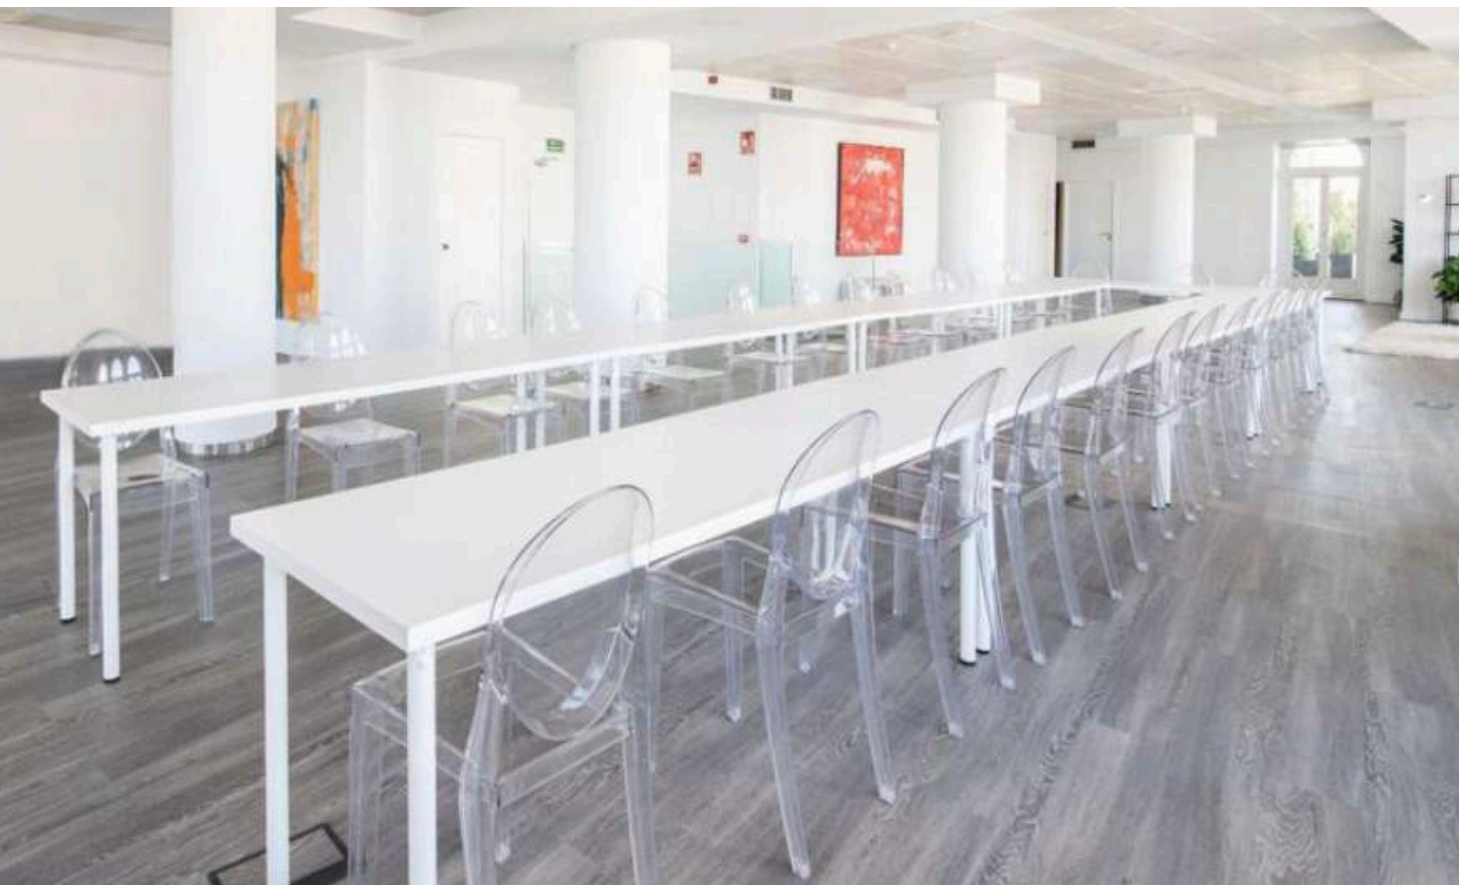

SIDE TABLE

Height: 90 cm
Wide: 90 cm
1 unit

BLACK LAMP

Height: 53 cm
Wide: 30 cm
1 unit

WOODEN AND METAL SHELF

Height: 1,84 m

Wide: 1,14 m

Depth: 35 cm

1 unit

• **GHOST CHAIR***
• Height: 90 cm
• Wide: 38 cm
• Depth: 50 cm
• 100 units

• **WHITE TABLE***
• Wide: 60 cm
• Length: 200 cm
• Height: 75 cm
• 20 units

.....

CABARET TABLE*
Height: 74 cm
Diameter: 1,05 m