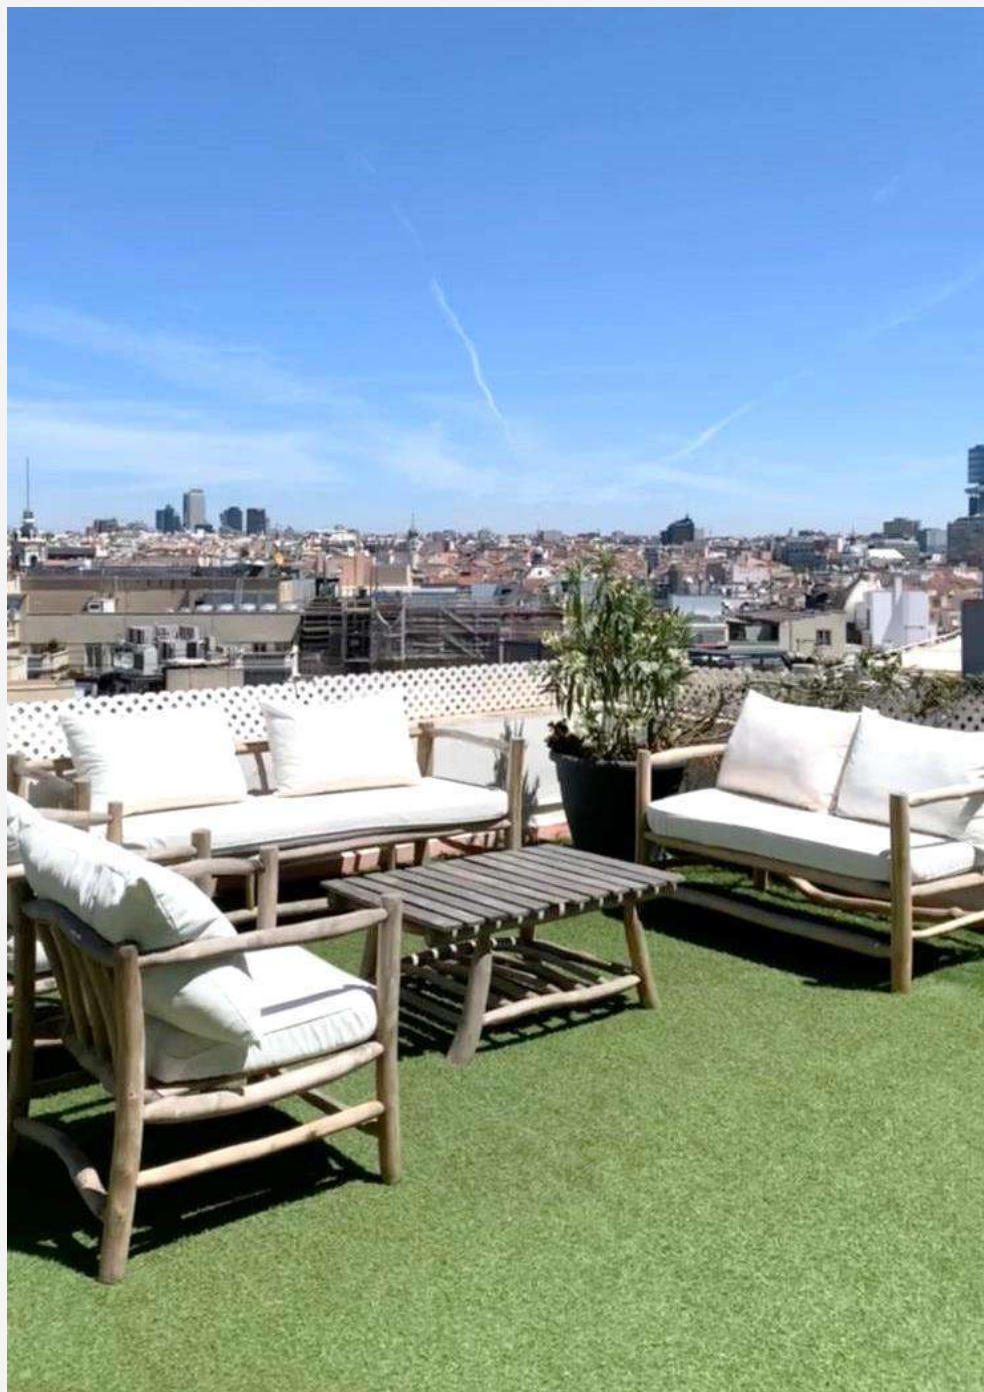

2 seater wooden sofa

Units available: 1.
Width: 62 cm
Length: 1,38 m
Height: 70 cm